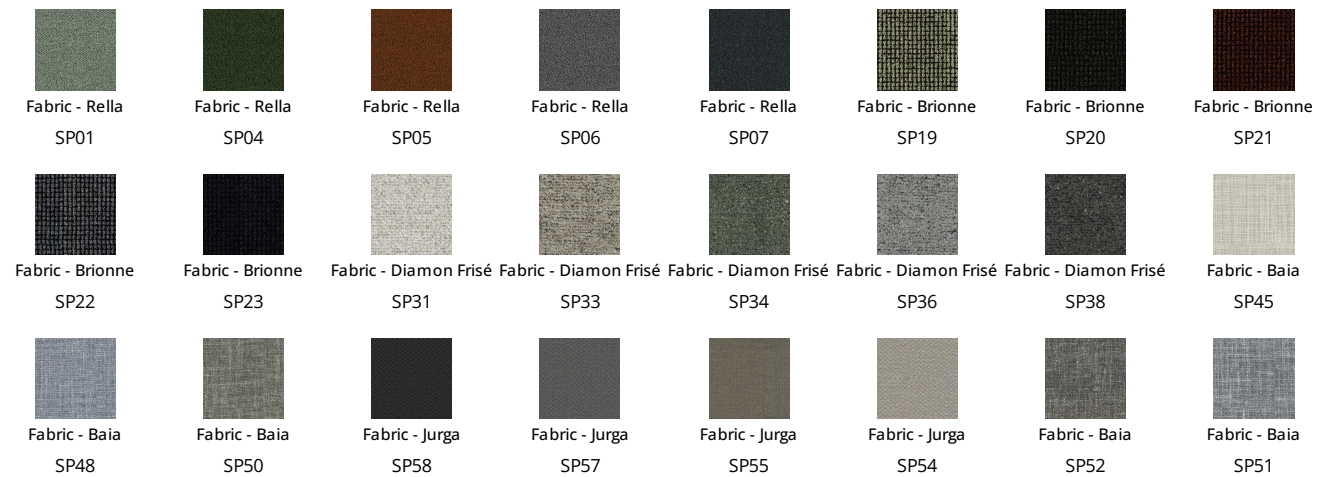

Fabric - Special